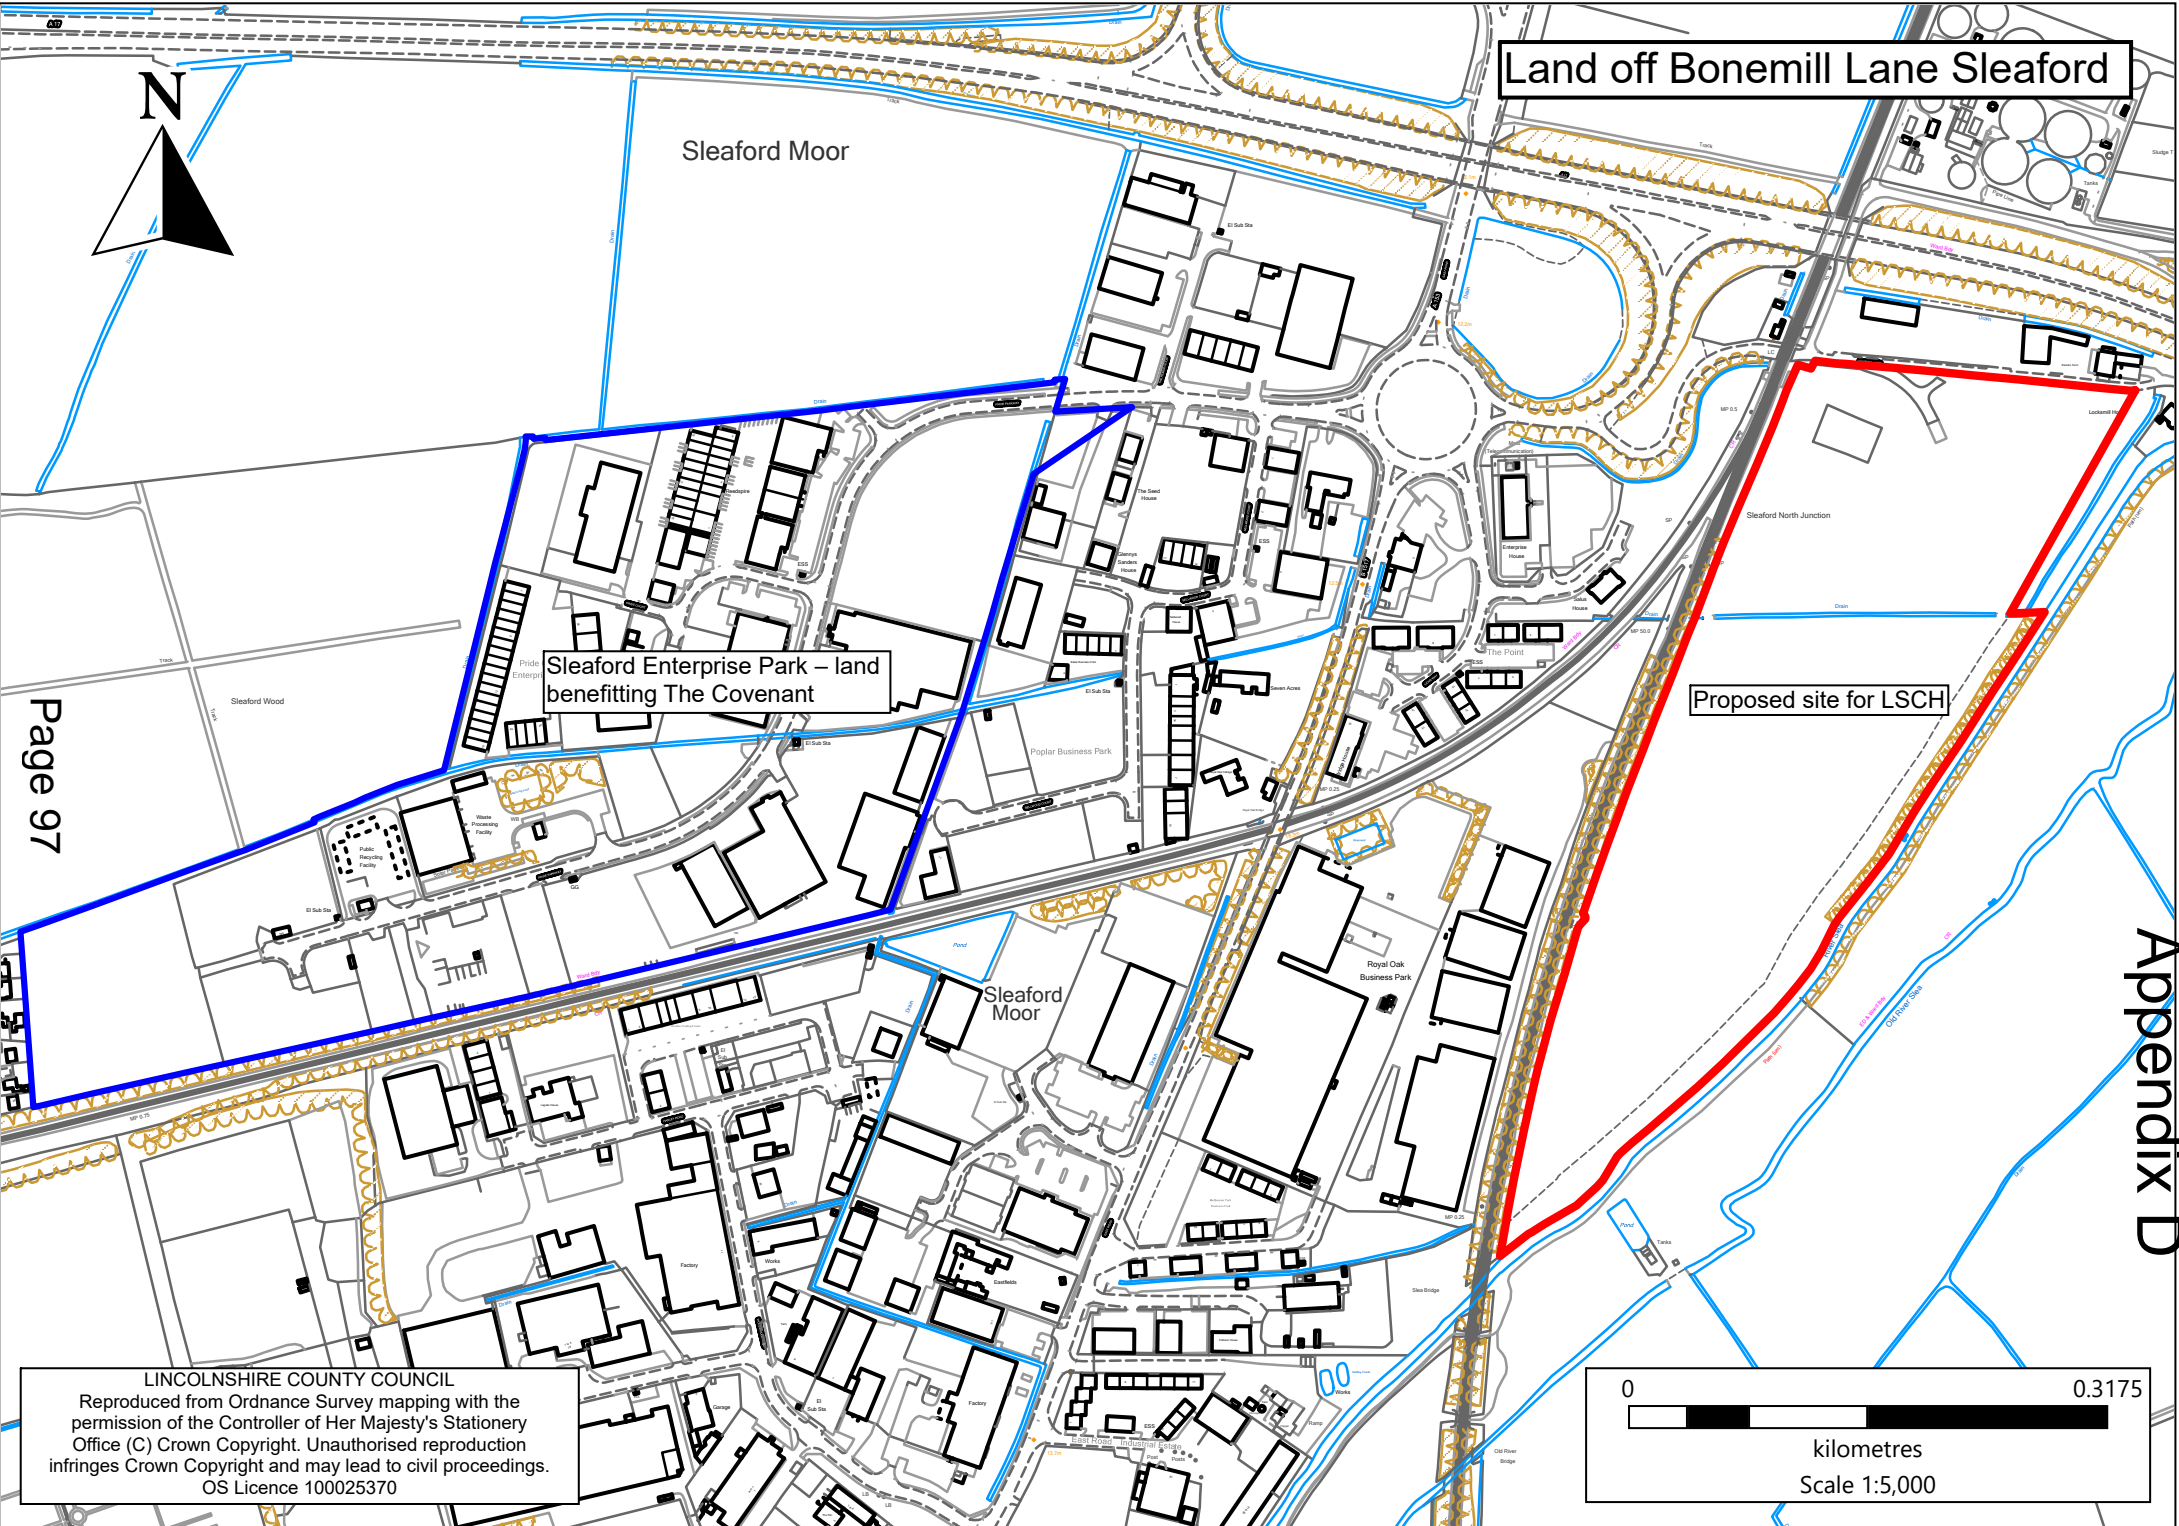

Land off Bonemill Lane Sleaford

Sleaford Moor

Sleaford Enterprise Park – land benefitting The Covenant

Proposed site for LSCH

Page 97

Appendix D

LINCOLNSHIRE COUNTY COUNCIL
Reproduced from Ordnance Survey mapping with the permission of the Controller of Her Majesty's Stationery Office (C) Crown Copyright. Unauthorised reproduction infringes Crown Copyright and may lead to civil proceedings. OS Licence 100025370

This page is intentionally left blank